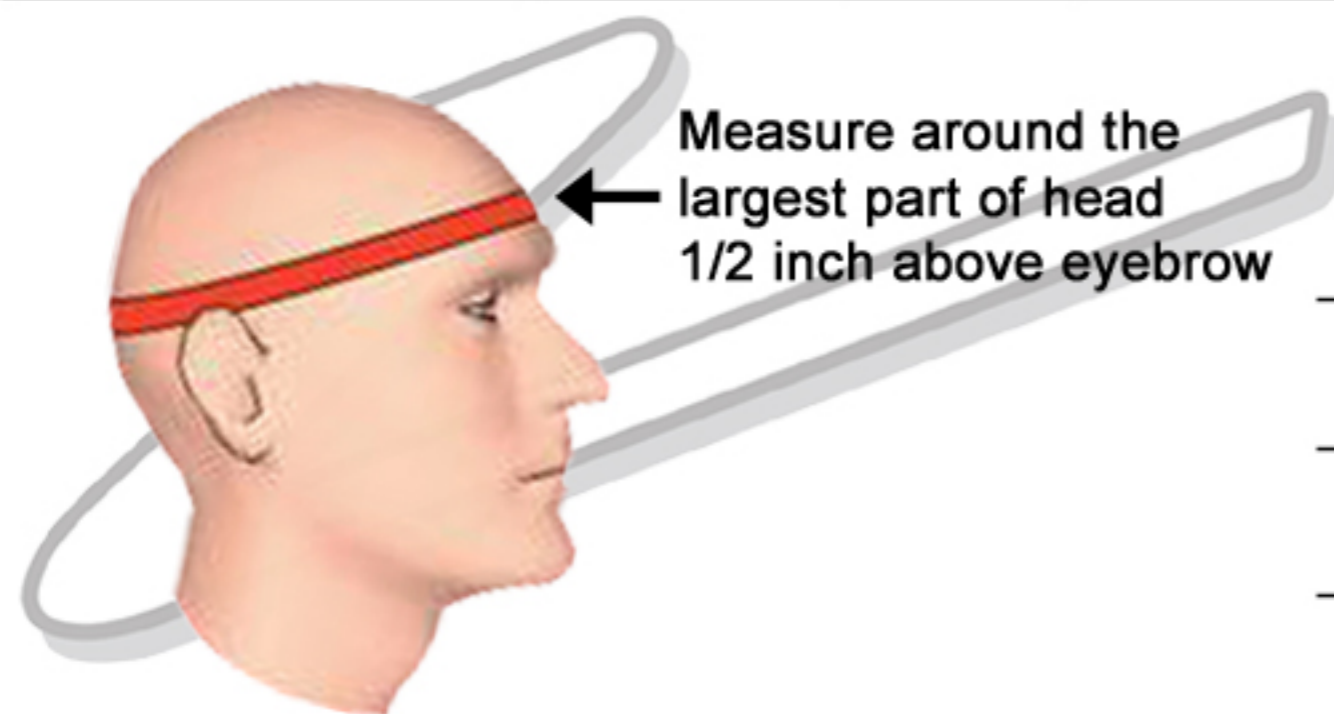

HELMET SIZING CHART

ADULT SIZES

	X-SMALL	SMALL	MEDIUM	LARGE	X-LARGE	XX-LARGE	XXX-LARGE
CM	54cm	56cm	58cm	60cm	62cm	63cm	64cm
INCHES	21.25"	22"	22.83"	23.62"	24.4"	24.8"	25.20"
HAT SIZE	6 3/4	7	7 1/4	7 1/2	7 3/4	7 7/8	8

YOUTH SIZES

	52	54	56	57
CM	52cm	54cm	56cm	57cm
INCHES	20.5"	21.25"	22"	22.44"
HAT SIZE	6 1/2	6 3/4	7	7 1/8