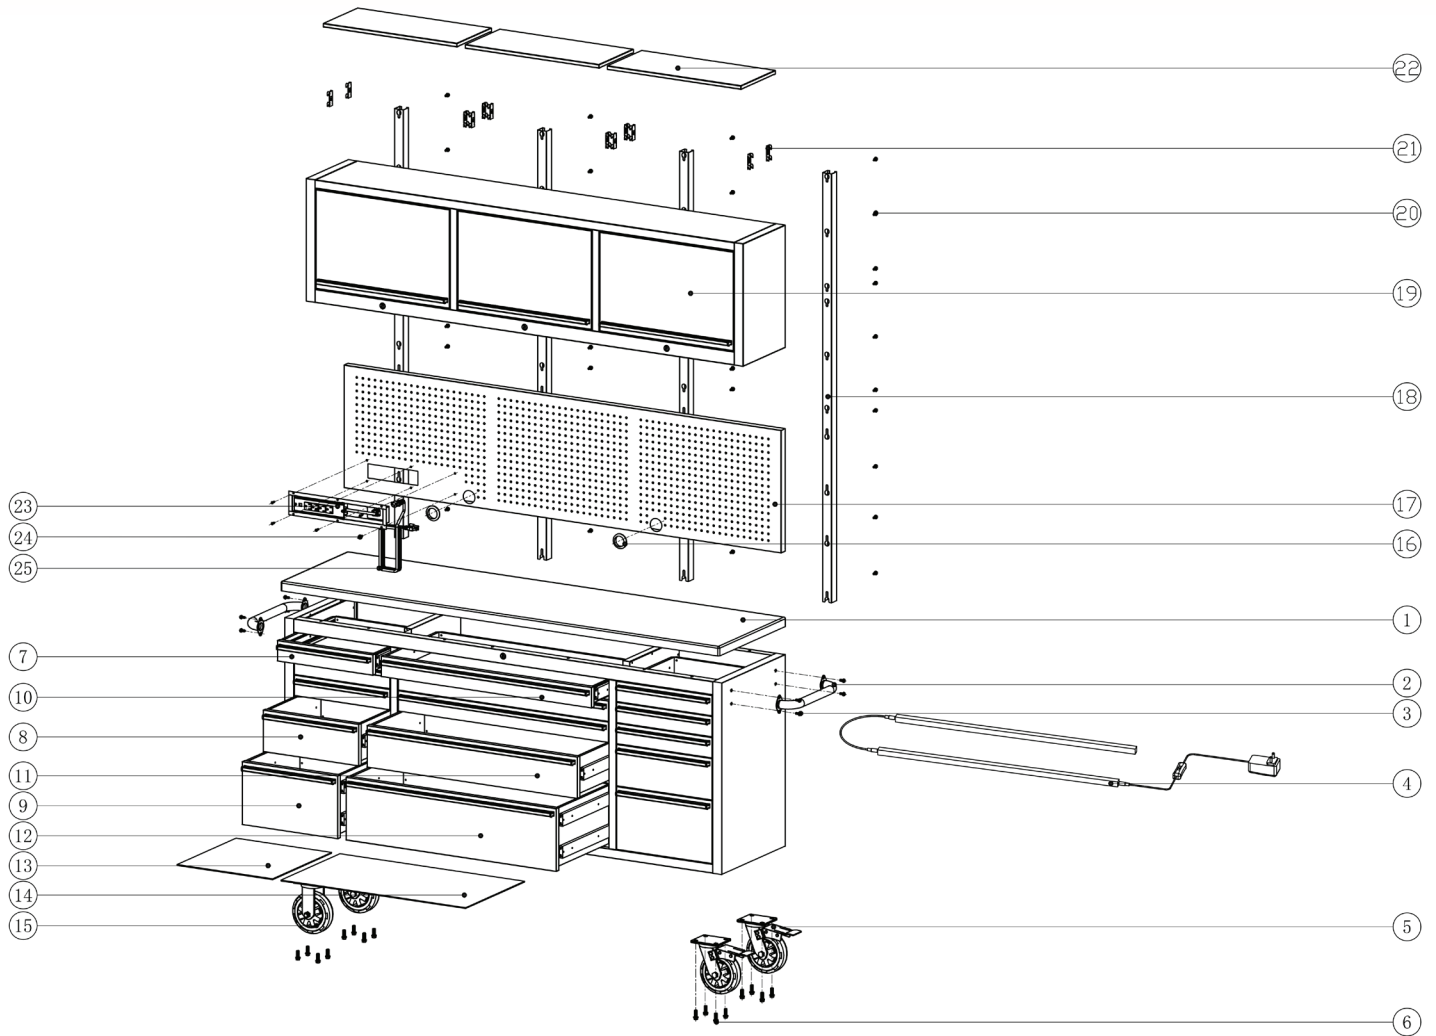

Parts List

555-81451

#	DESCRIPTION	QTY	#	DESCRIPTION	QTY	#	DESCRIPTION	QTY
1	Counter Top	1	10	Drawer (Center Top)	1	19	Cabinet Body	1
2	Handle	1	11	Drawer (Center Middle)	1	20	Bolts	40
3	Bolts (1/4 in.)	4	12	Drawer (Center Bottom)	1	21	Wall Mount Hooks	2
4	LED Light Kit	1	13	Drawer Liner (Narrow)	5	22	Cabinet Shelves	3
5	Casters (6 in. Swivel)	2	14	Drawer Liner (Wide)	5	23	Power Strip	1
6	Bolts (3/8)	16	15	Caster (6 in. Fixed)	2	24	Bolt (5/32 in.)	6
7	Drawer (Outer Top)	6	16	Grommet	2	25	Power Cord	1
8	Drawer (Outer Middle)	2	17	Pegboard	1			
9	Drawer (Outer Bottom)	2	18	Upr. Cabinet Support	2			