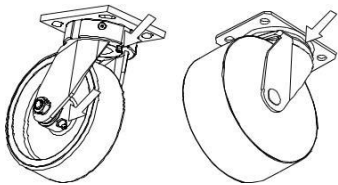

81434 Heavy-Duty Utility Cart

500 lb. Capacity

Includes:

- (1) Top Tray
- (1) Bottom Tray
- (4) Legs

Screws (Qty: 12)

Nuts (Qty: 16)

Bolts (Qty: 16)

Washers (Qty: 16)

Caster Wheels: (2) Fixed, (2) Swivel

For casters, use high quality bearing grease, yearly.