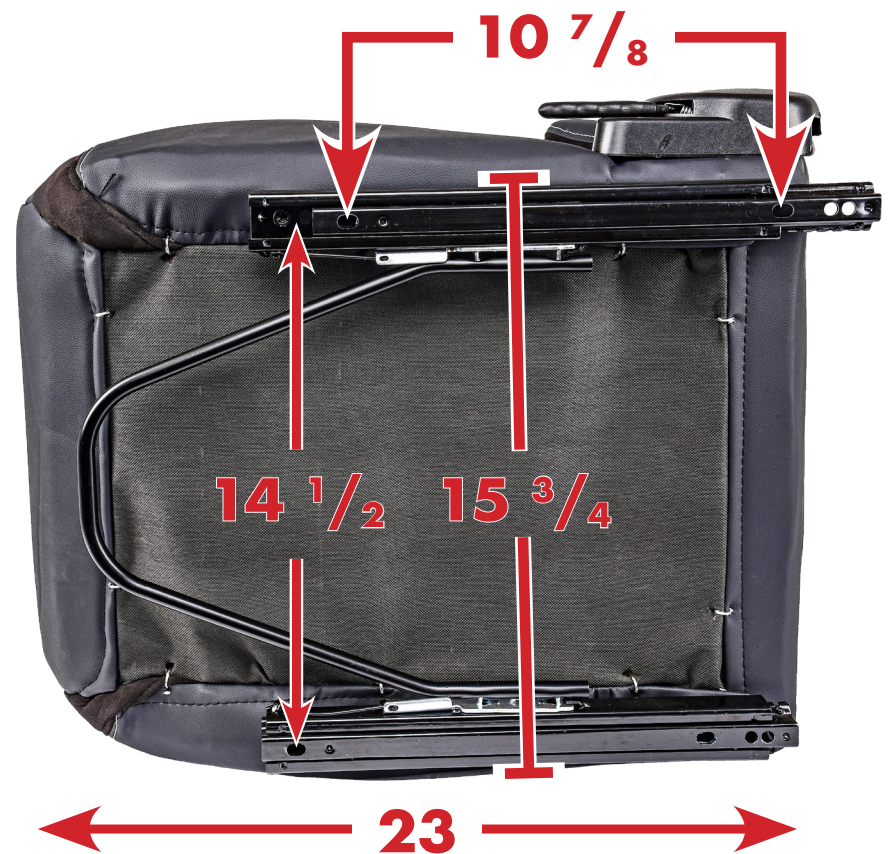

GS-2 High Back Sport Seat

555-70294
Measurements

Adjuster Slider Travel

Adjusts in $\frac{1}{4}$ in. increments

The seat height includes adjuster slider.

All measurements are in inches.

JEGS.com

1-800-345-4545