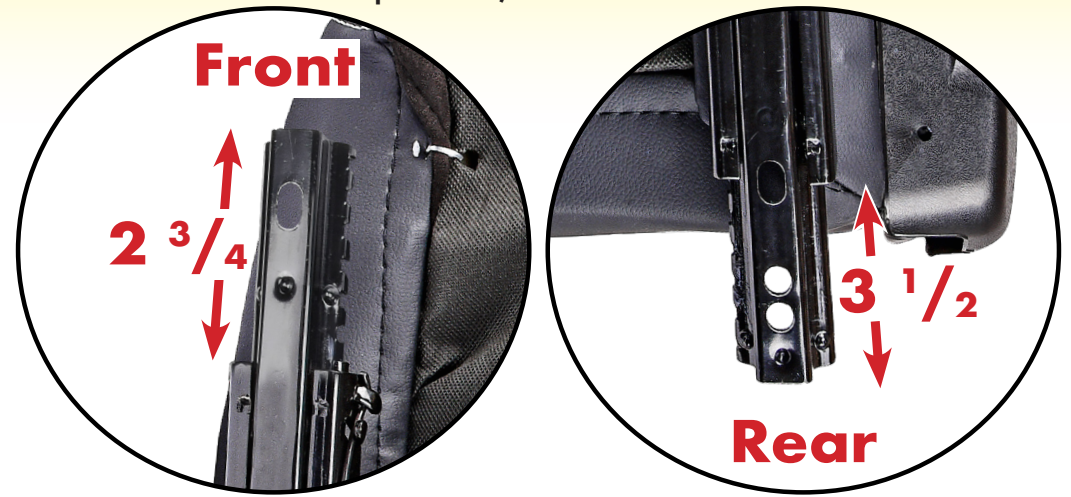

GS-2 High Back Sport Seat

555-70294
Measurements

Adjuster Slider Travel

Adjusts in $\frac{1}{4}$ in. increments

The seat height includes adjuster slider.

All measurements are in inches.

JEGS.com

1-800-345-4545