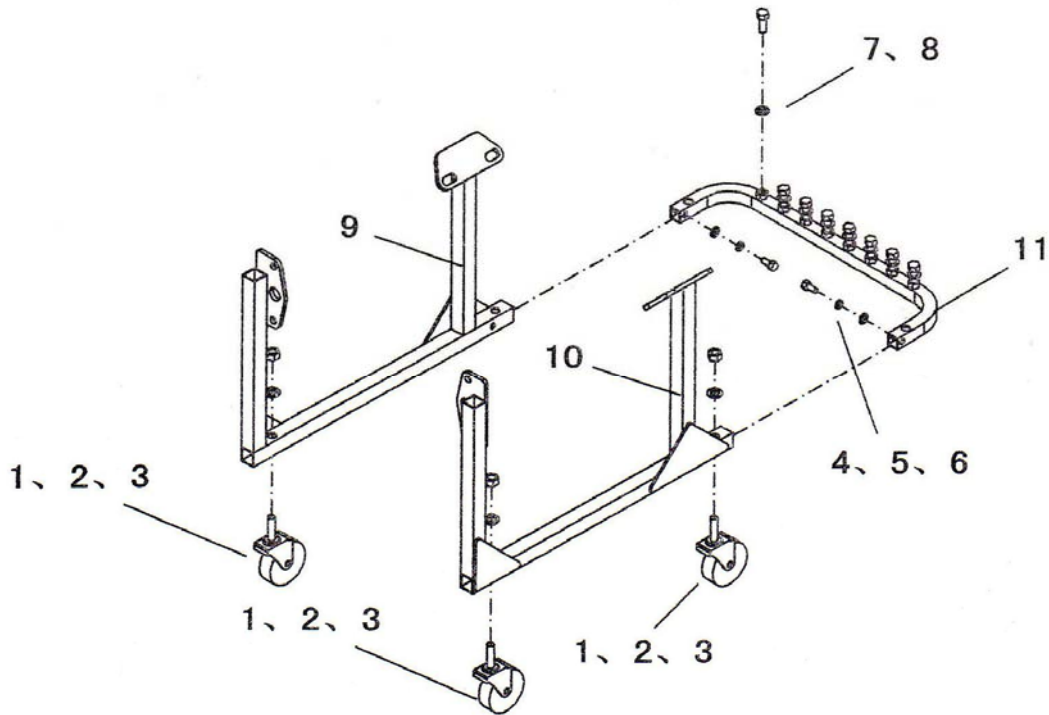

Installation Instructions for 80064 Engine Cradle

750 lbs. Load Capacity

PART	DESCRIPTION	QTY
1	Wheel	4
2	∅12 Washer	4
3	Nut M12	4
4	Bolt M8X16	2
5	∅8 Spring Washer	2
6	∅8 Flat Washer	2
7	Bolt 3/8 X 1"	8
8	Flat Washer	8
9	Right Support	1
10	Left Support	1
11	Base	1