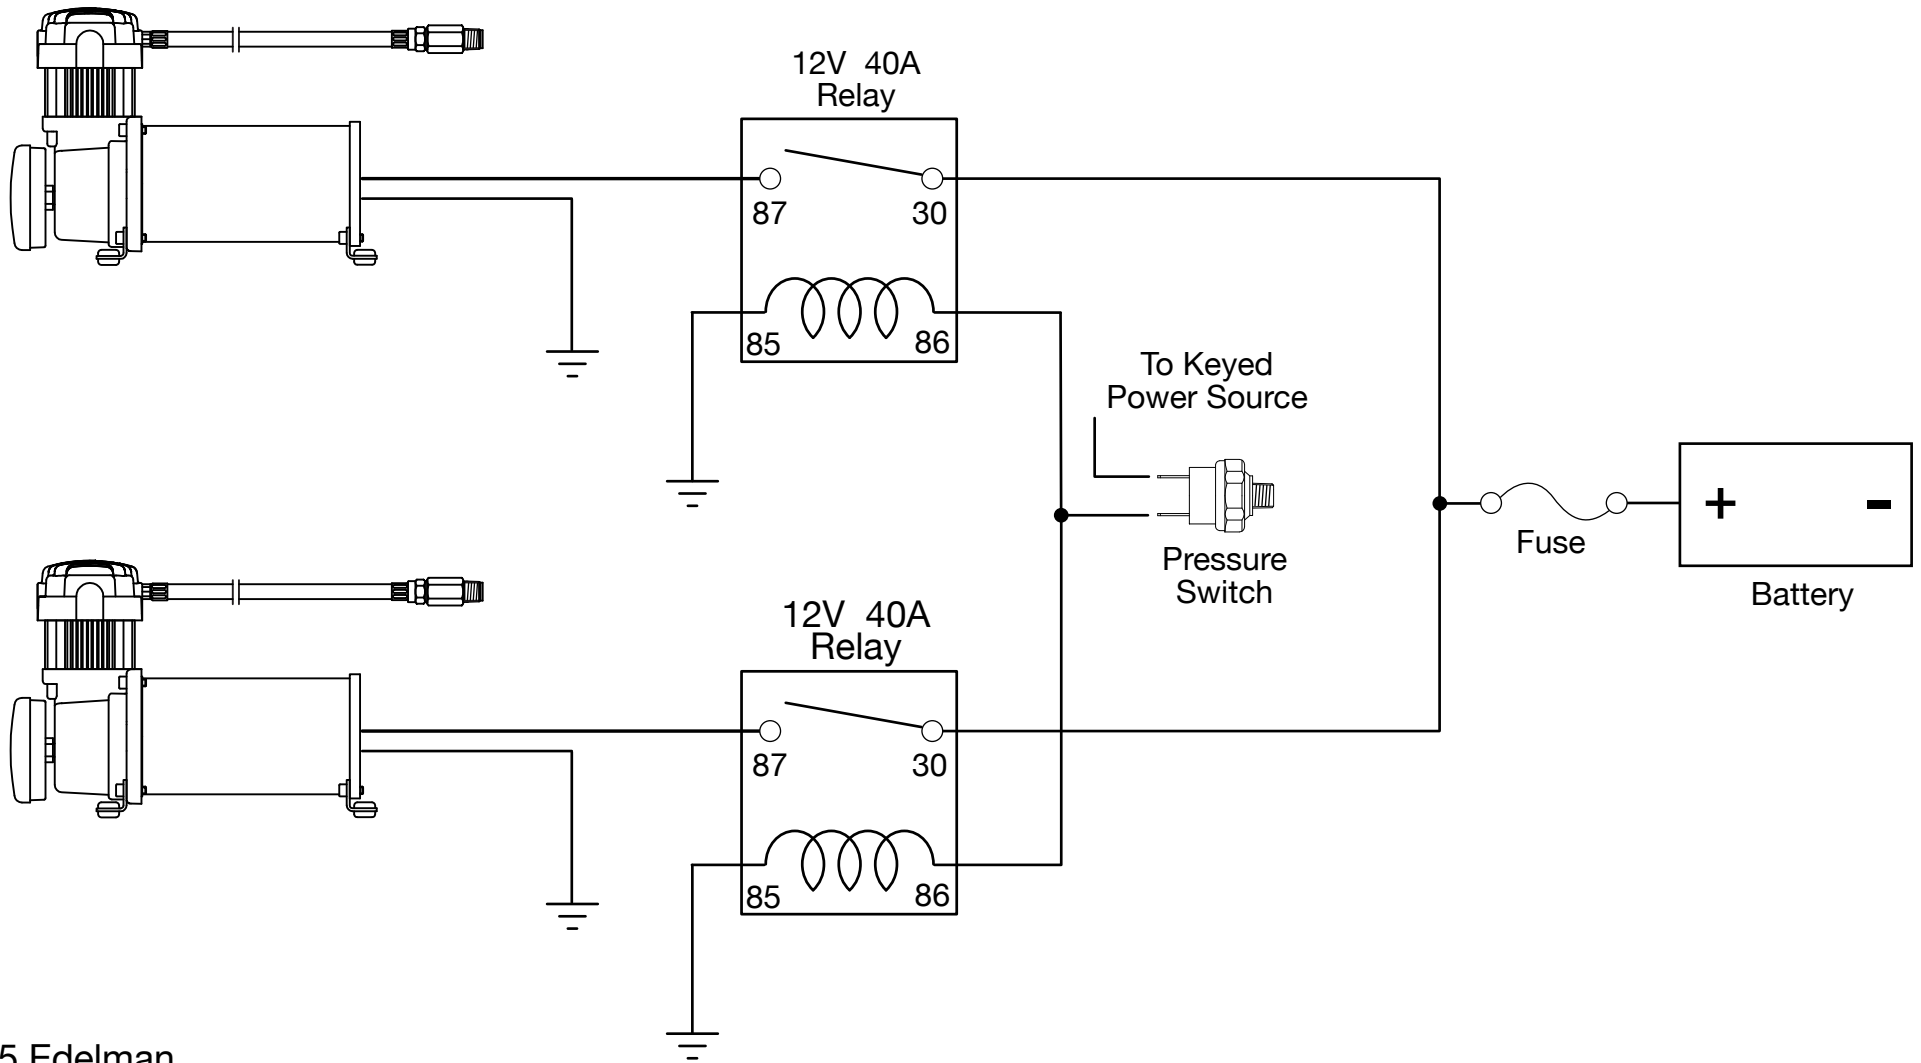

Your Vital Air Source

DUAL "C" MODEL COMPRESSOR WIRING DIAGRAM

15 Edelman
Irvine, CA 92618
949-585-0011
www.viaircorp.com