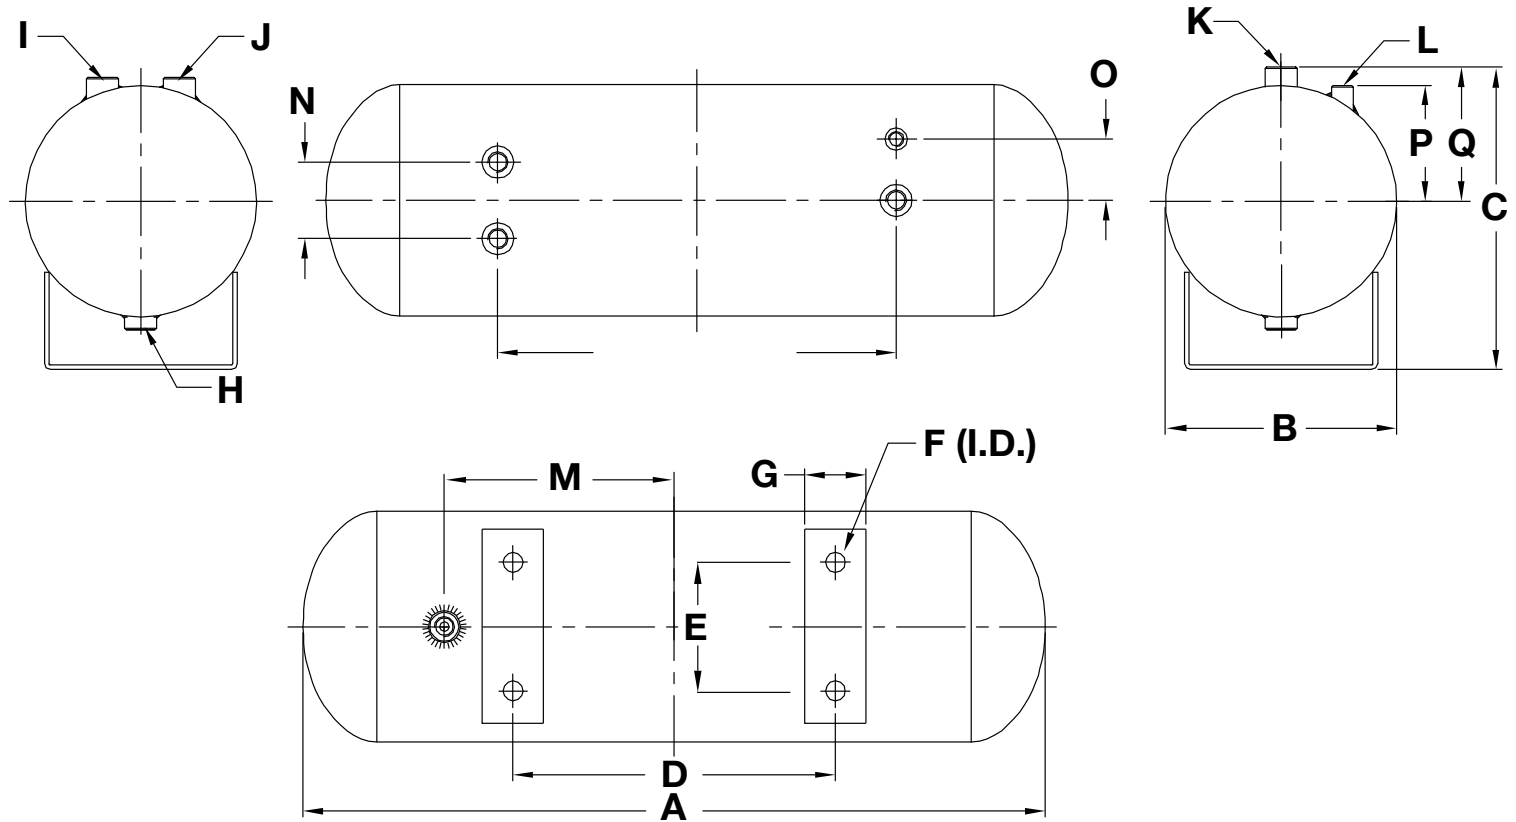

DIMENSIONS - MM

Part Number	A	B	C	D	E	F	G	H	I	J
27520	170.5	83.2	129.0	153.3	69.0	520.0	1/4" (M)	610.0	7.0	8.40

* All measurements in millimeters, unless otherwise noted.

** All fittings are NPT, unless otherwise noted.

DIMENSIONS - IN

Part Number	A	B	C	D	E	F	G	H	I	J
27520	6.71	3.28	5.08	6.04	2.72	20.47	1/4" (M)	24.02	0.28	0.33

* All measurements in inches, unless otherwise noted.

** All fittings are NPT, unless otherwise noted.

DIMENSIONS - MM

Part Number	A	B	C	D	E	F	G	H	
91020	484.3	151.0	197.5	210.5	84.0	5.1	40.0	1/4" (F)	
	I	J	K	L	M	N	O	P	Q
	1/4" (F)	1/4" (F)	1/4" (F)	1/8" (F)	150.0	50.0	40.0	75.6	87.5

* All measurements in millimeters, unless otherwise noted.

** All fittings are NPT, unless otherwise noted.

DIMENSIONS - IN

Part Number	A	B	C	D	E	F	G	H	
91020	19.07	5.94	7.78	8.29	3.31	0.20	1.57	1/4" (F)	
	I	J	K	L	M	N	O	P	Q
	1/4" (F)	1/4" (F)	1/4" (F)	1/8" (F)	5.91	1.97	1.57	2.98	3.44